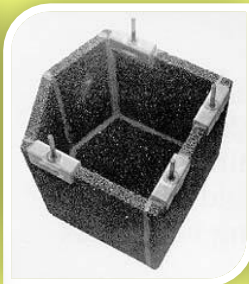

OTHER EQUIPMENT AND SERVICE

PROJECT TURNKEY MANAGEMENT

AVAILABLE ON REQUEST FROM HORMESA

- PROJECT DEFINITION CONSULTANCY
- SPECIFICATION OF EQUIPMENT & SCOPE OF SUPPLY
- CO ORDINATION OF EQUIPMENT PURCHASE, DELIVERY, INSTALLATION, START UP AND COMMISSIONING
- CO ORDINATION OF TECHNICAL SERVICE SUPPORT

MATERIALS AND SPARES FOR THE FOUNDRY

FILTERS

LAS MARINERAS, 13E-28.864 AJALVIR-MADRID-ESPAÑA
Tº +34918874039 FAX. +34918844382
EMAIL: HORMESA@HORMESA.COM
WWW.HORMESA.COM - WWW.CONTICAST.COM